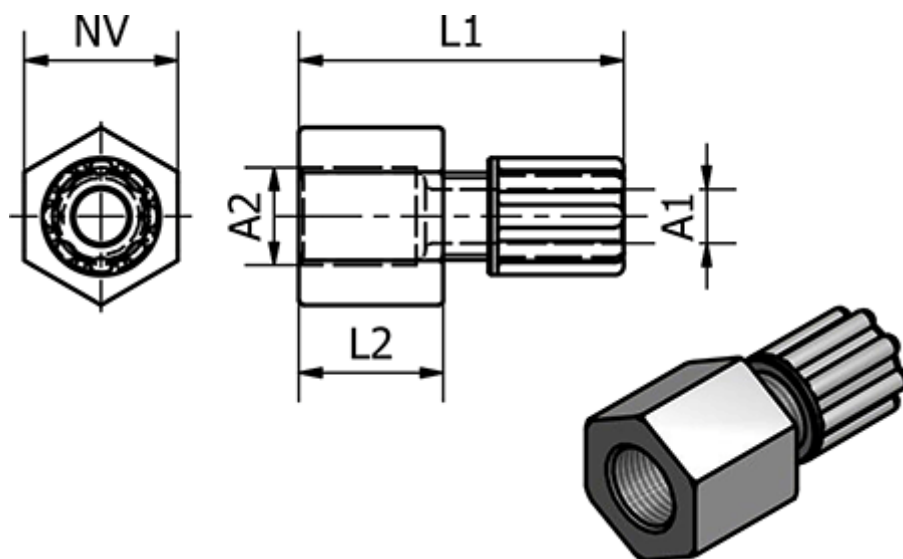

Article number: 58612051

Description: Push-on 120.51, Ø4/6 - G 1/4"
Straight

Measures

Ext. Hose Diameter A1	= 4/6
L1	= 36
L2	= 15
NV	= 17
Thread A2	= G 1/4"